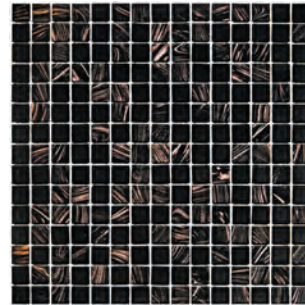

GMG361 Black