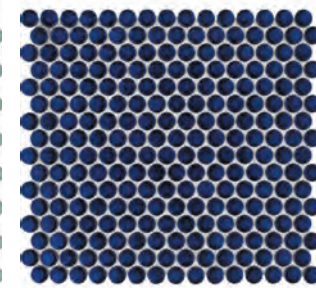

VKN500 Glossy Light Green Edge

VKN700 Glossy Cobalt Blue