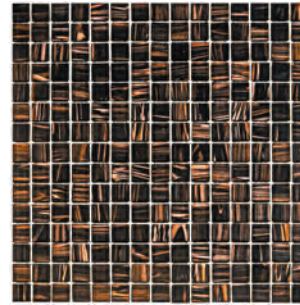

GM451 Brown