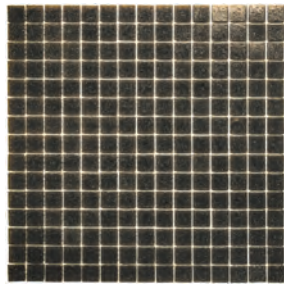

GM29 Jade Green

GM30 Dark Terra

GM31 Ultra Light Brown

GM33 Light Brown

GM35 Brown

GM36 Dark Brown

GM38D Yellow

GM41 Orange