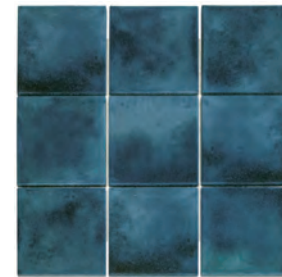

KAM10725 Indigo Matt