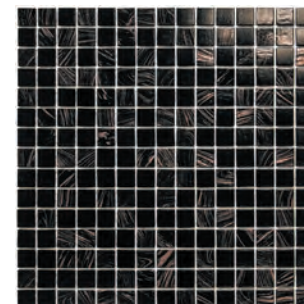

GMP244 Light Cream

GMP304 Light Pink

AMSTERDAM 20X20 GLASS MIXES

GM50 White

GM57 Blue

GM60 Black Gold

SWIMMING POOLS

 Mosaics are often used in parts of an interior. However, they can be applied on any surface, including swimming pools. Actually, they can transform an ordinary pool into a design masterpiece. At The Mosaic Factory we offer endless possibilities to transform your pool or wellness area with mosaics.