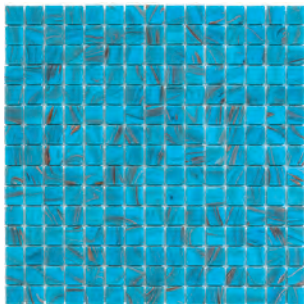

GM42S Strawberry Red

AMSTERDAM 20X20 GOLD VEINED QUARTZ GLASS

GMG251 Cyan

GMG361 Black

GM451 Brown

GMG461 Cream

GMG471 Rose

GMG491 Light Blue