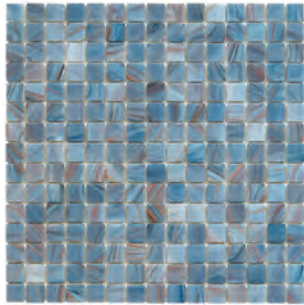

AMSTERDAM 20X20 GOLD VEINED QUARTZ GLASS

GMG251 Cyan