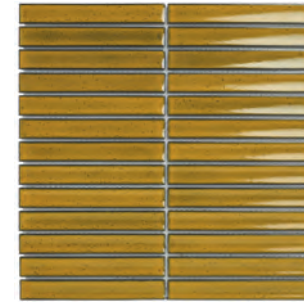

SEF20030 Glossy Yellow