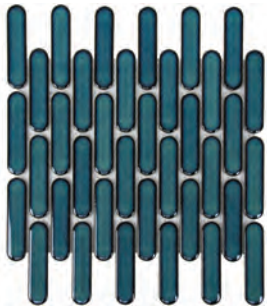

SEO23625 Glossy
Azure Speckle

SEO23140 Matt White

SEO23925 Matt Black

⋮ HEXAGONS

HEXAGONS 23X26 GLAZED PORCELAIN R11/C PTV36+

 Discover our Hexagon collection, boasting six trend colours with a chic matt finish. With an R11 anti-slip rating, the hexagons are not only ideal for walls but also perfectly suited for flooring.