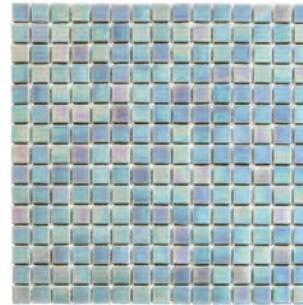

GMG901 Green

AMSTERDAM 20X20 PEARL QUARTZ GLASS

GMP104 Black

GMP114 Off White

GMP124 Dark Grey

GMP134 Light Grey

GMP224 Light Blue

GMP234 Light Green