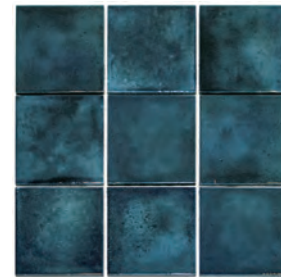

KAG10125 Ocean Blue Glossy

KAM10025 Ocean Blue Matt

KAG10500 Forest Green Glossy

KAM10525 Forest Green Matt

KAG10051 White Glossy

KAM10010 White Matt

KAG10700 Indigo Glossy

KAM10725 Indigo Matt

AMSTERDAM COLLECTION

 Glass mosaics never go out of style, offering a timeless look that effortlessly blends their classic elegance with different design aesthetics. The Amsterdam collection provides this with a range of different looks, like the Gold series with veins of real gold or the Pearl squares. The Amsterdam squares also open up a world of possibilities for custom designs, thanks to their small size, sleek finish and wide range of colours. Please contact us for questions about custom mosaics.