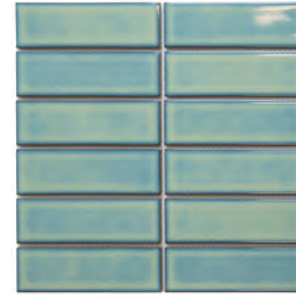

AF45125 Glossy Turquoise

AF45200 Glossy Cafe Latte

A45525 Glossy Forest Green

AF45625 Glossy Azure Speckle

AM45010 Matt White

PARIS COLLECTION

🇬🇧 A harmonious blend of various shapes lead by the famous Paris metro tile with other distinctive shapes like the picket, basket weave and octagon. The Paris collection is predominantly neutral in its colour palette allowing for the outspoken shapes catch the viewers eye. With an excellent balance of form and colour, the Paris collection brings a touch of French designing elegance to any space offering lots of options to make a design your own.