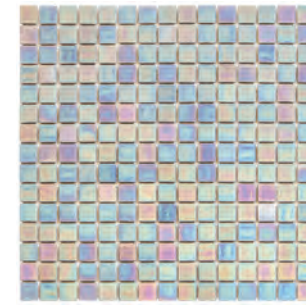

GMG901 Green

AMSTERDAM 20X20 PEARL QUARTZ GLASS

GMP104 Black

GMP114 Off White

GMP124 Dark Grey

GMP134 Light Grey

GMP224 Light Blue

GMP234 Light Green