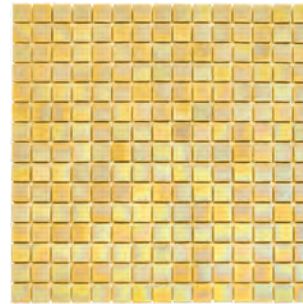

GMG901 Green

AMSTERDAM 20X20 PEARL QUARTZ GLASS

GMP104 Black

GMP114 Off White

GMP124 Dark Grey

GMP134 Light Grey

GMP224 Light Blue

GMP234 Light Green