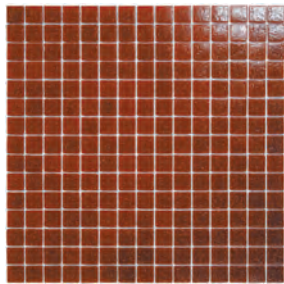

GM29 Jade Green

GM30 Dark Terra

GM31 Ultra Light Brown

GM33 Light Brown

GM35 Brown

GM36 Dark Brown

GM38D Yellow

GM41 Orange