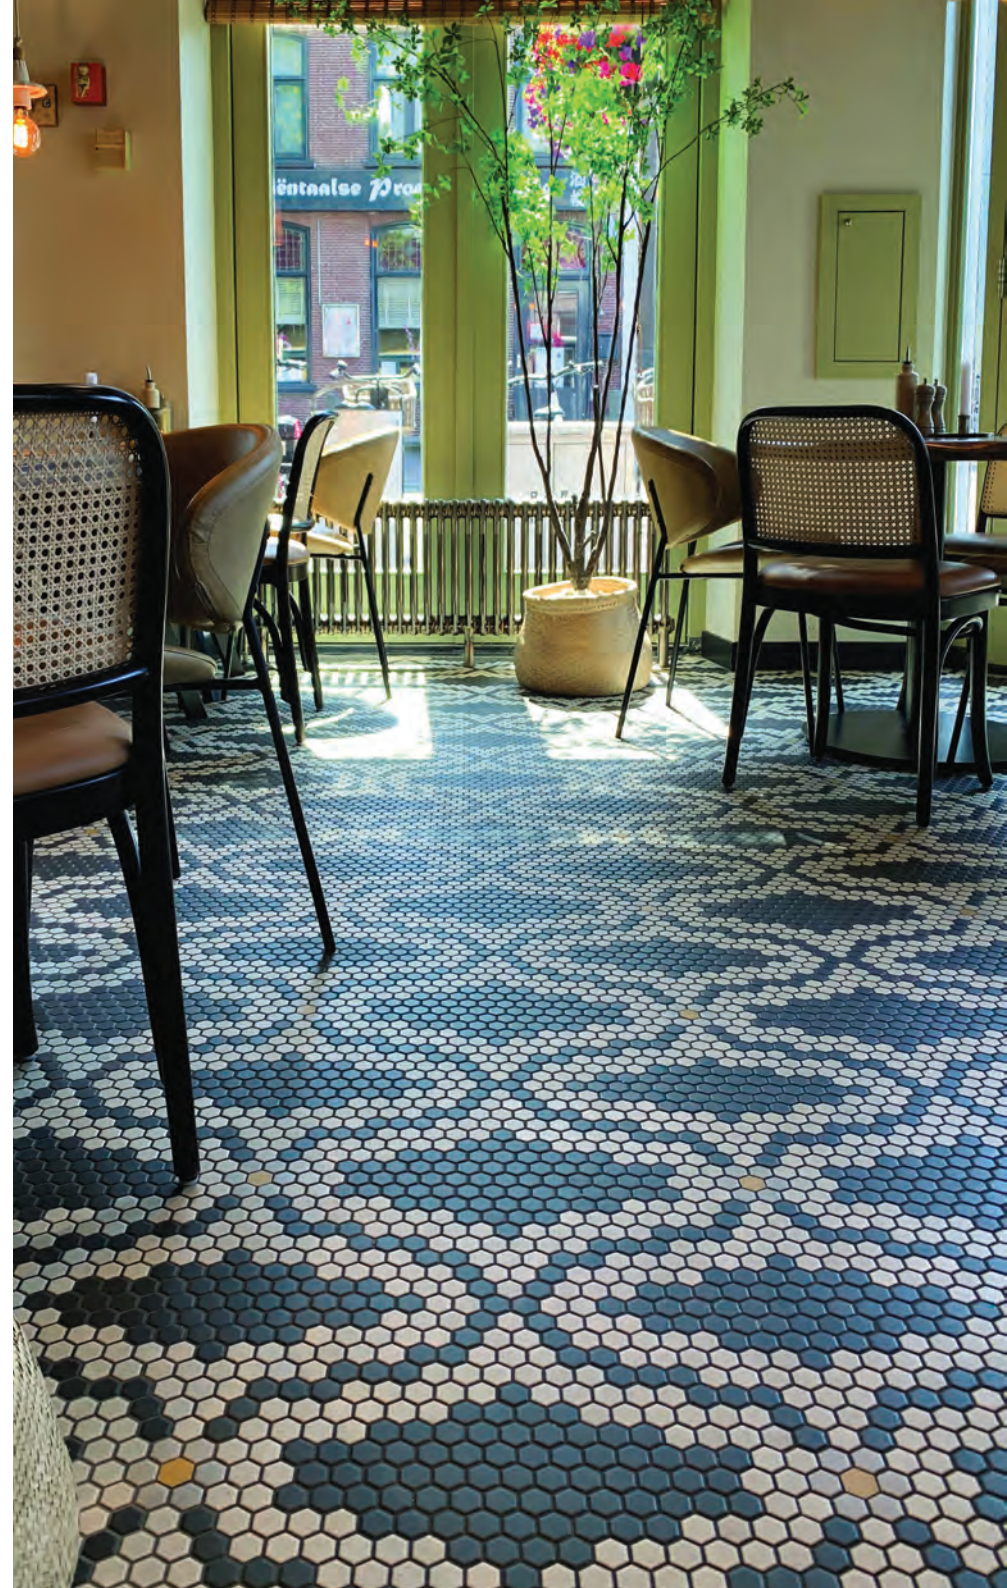

LOH2010S Super White

LOH2015 Dark Grey

LOH2017 Black

LOH2029 Grey

LOH Mayfair18

LOH Kensington-4

LONDON 51X59 HEXAGON

LOH1010 White