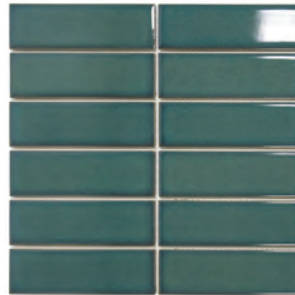

AF45125 Glossy Turquoise

AF45200 Glossy Cafe Latte

A45525 Glossy Forest Green

AF45625 Glossy Azure Speckle

AM45010 Matt White

PARIS COLLECTION

🇬🇧 A harmonious blend of various shapes lead by the famous Paris metro tile with other distinctive shapes like the picket, basket weave and octagon. The Paris collection is predominantly neutral in its colour palette allowing for the outspoken shapes catch the viewers eye. With an excellent balance of form and colour, the Paris collection brings a touch of French designing elegance to any space offering lots of options to make a design your own.